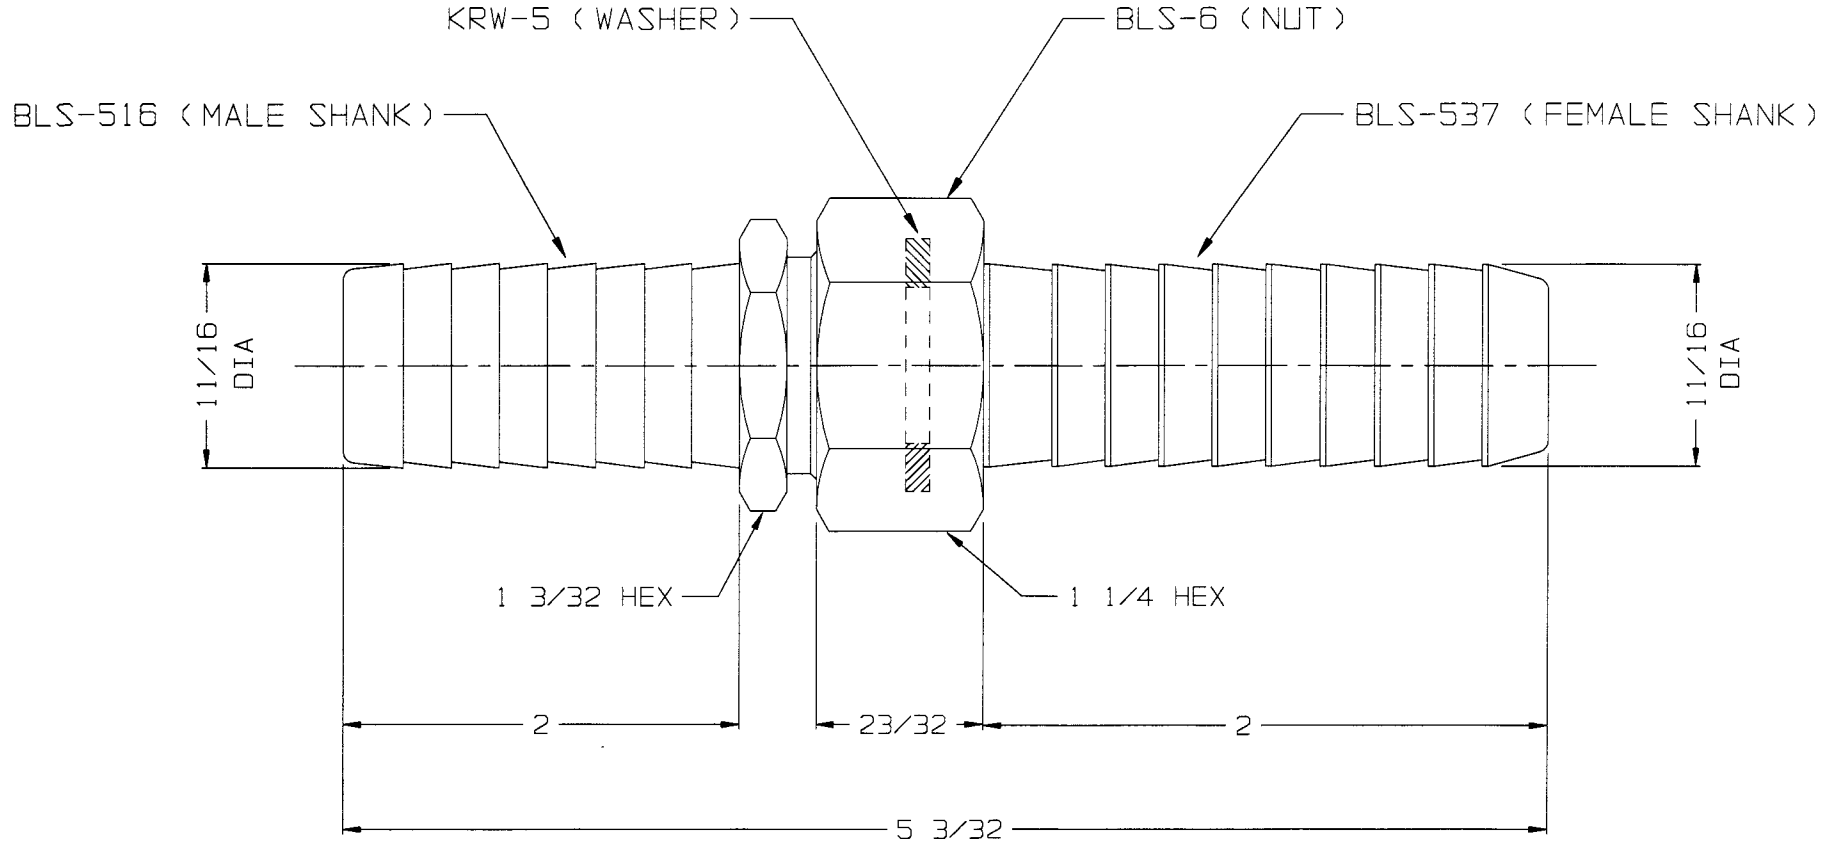

BLS-506

CUSTOMER DWG

CUSTOMER DWG

DIXON VALVE & COUPLING CO.
U. S. A.

TITLE

5/8" x 3/4" BRASS LONG SHANK FITTING

DRAWN BY: 3/15/99

ROLAND RASH

CHECKED BY:

a

APPROVAL:

a

MAT'L

BRASS BARSTOCK

BLS-506

The Right Connection™