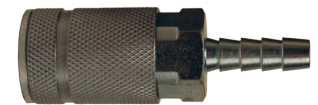

Standard Hose Barb

Body Size	Hose ID	Material	Flow Rating at 100 PSI	Part #	Price/E	Opt Qty
1/4"	1/4"	steel	37 CFM	DC3842	$19.60	10
1/4"	3/8"	steel	37 CFM	DC3844	23.30	25