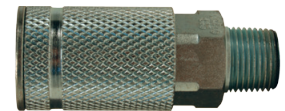

Male Pipe Thread

Body Size	Male NPT	Material	Flow Rating at 100 PSI	Part #	Price/E	Opt Qty
1/4"	1/4"	brass	37 CFM	DC37	$12.90	10
1/4"	3/8"	brass	37 CFM	DC3703	16.15	10
3/8"	3/8"	steel	70 CFM	DC35	32.25	25